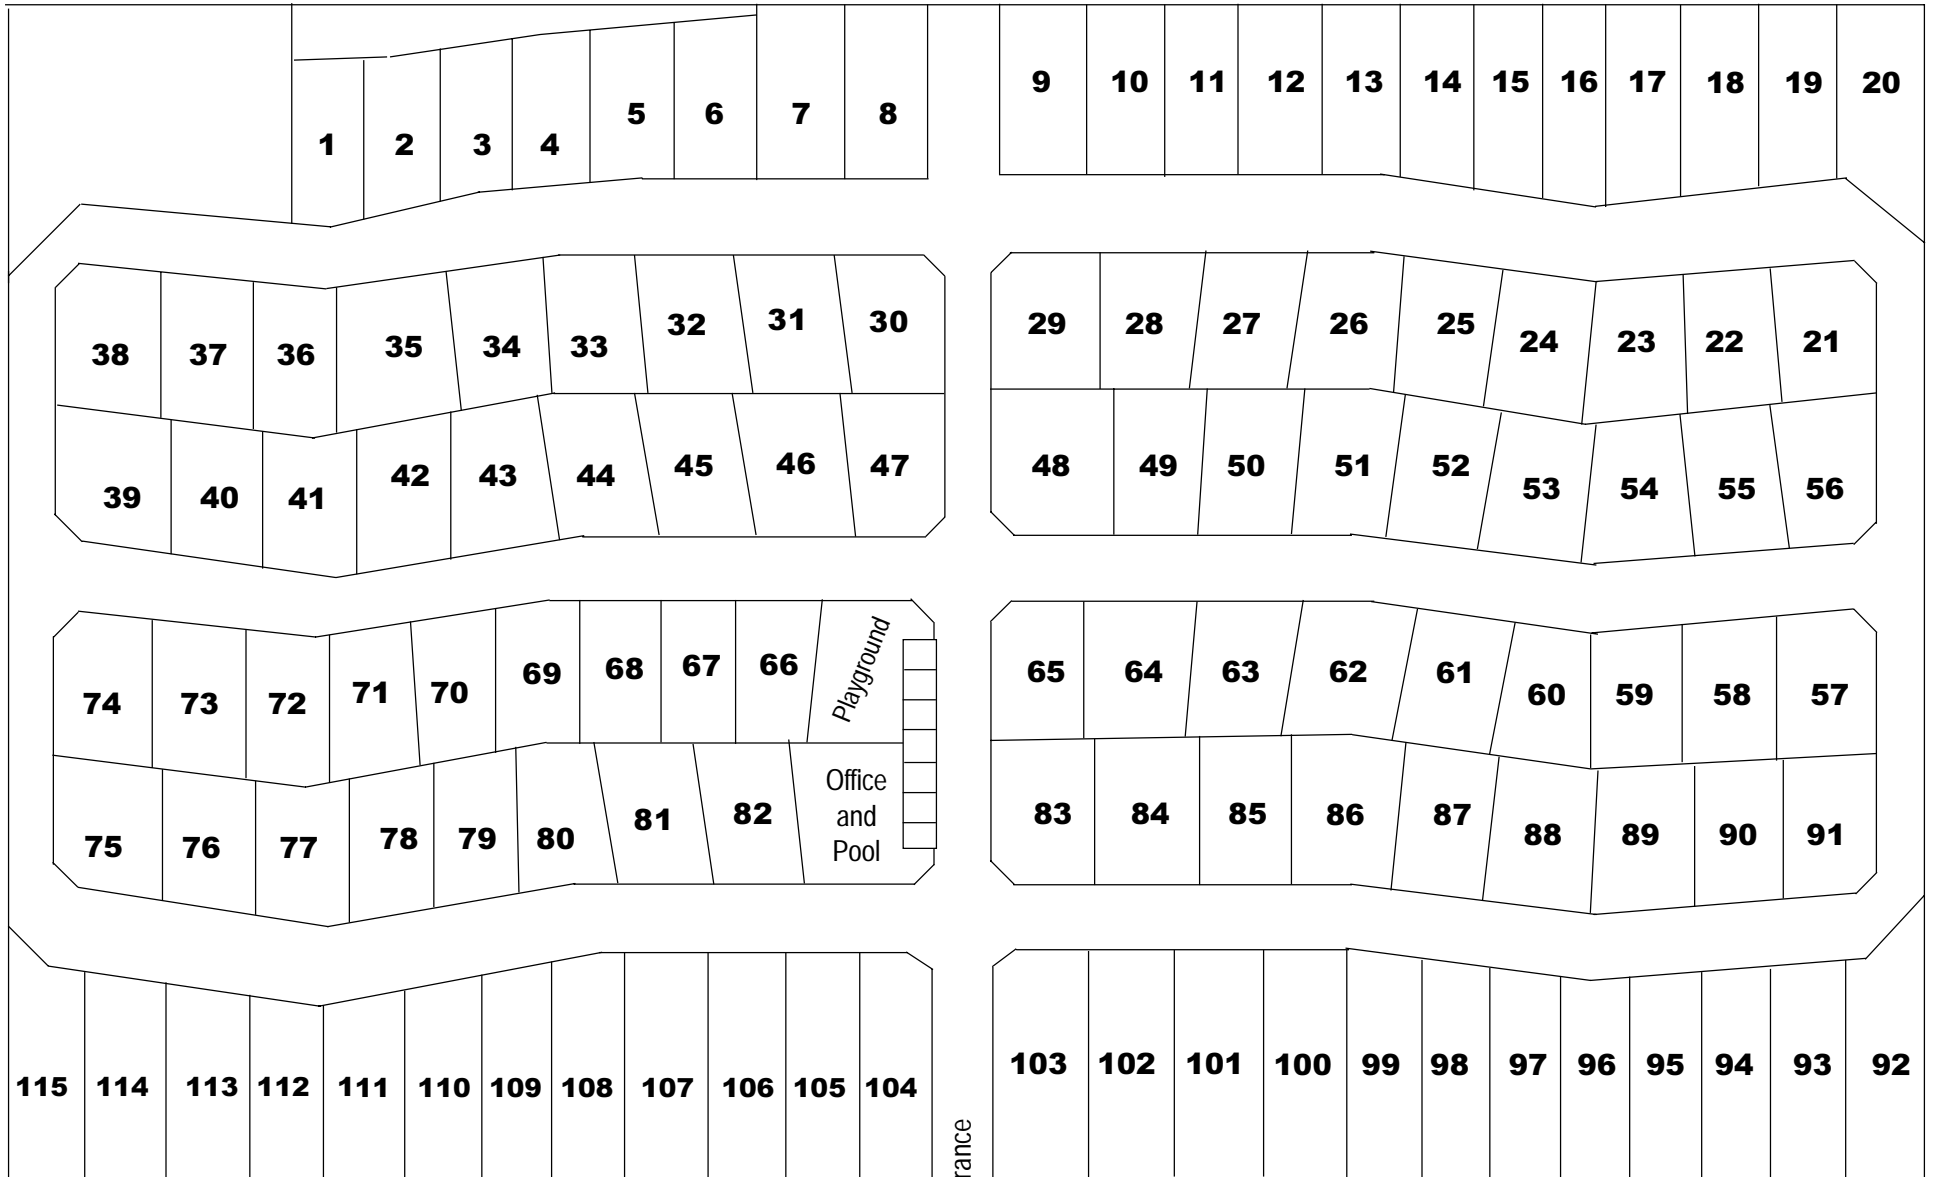

2200 N. Delaware Drive  
 Apache Junction, AZ 85220

**Desert View Drive**

**Foothill Street**

**Lost Dutchman Road**

Entrance

**Delaware Drive**